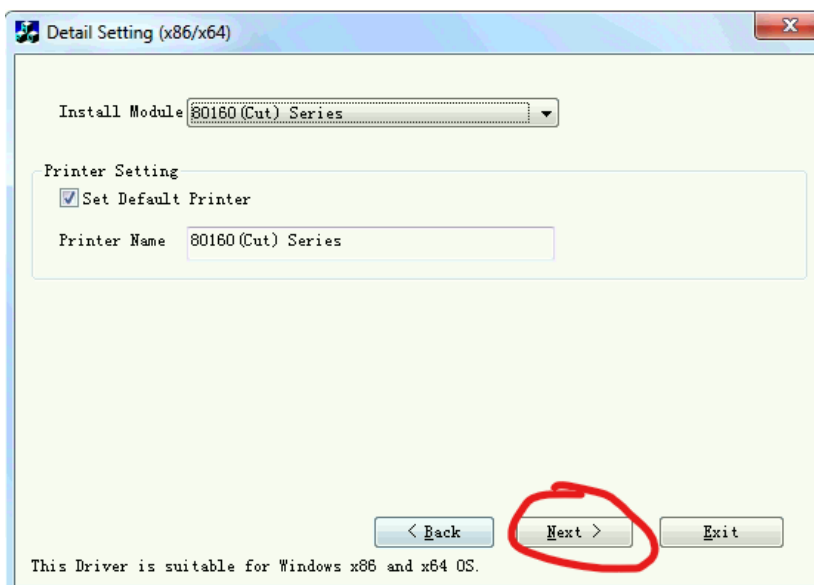

80mm Thermal printer driver

80mm Thermal Printer Driver

Detail Setting (x86/x64)

Install Module: 80160 (Cut) Series

Printer Setting

Set Default Printer

Printer Name: 80160 (Cut)

80Thermal Printer Dri... [X]